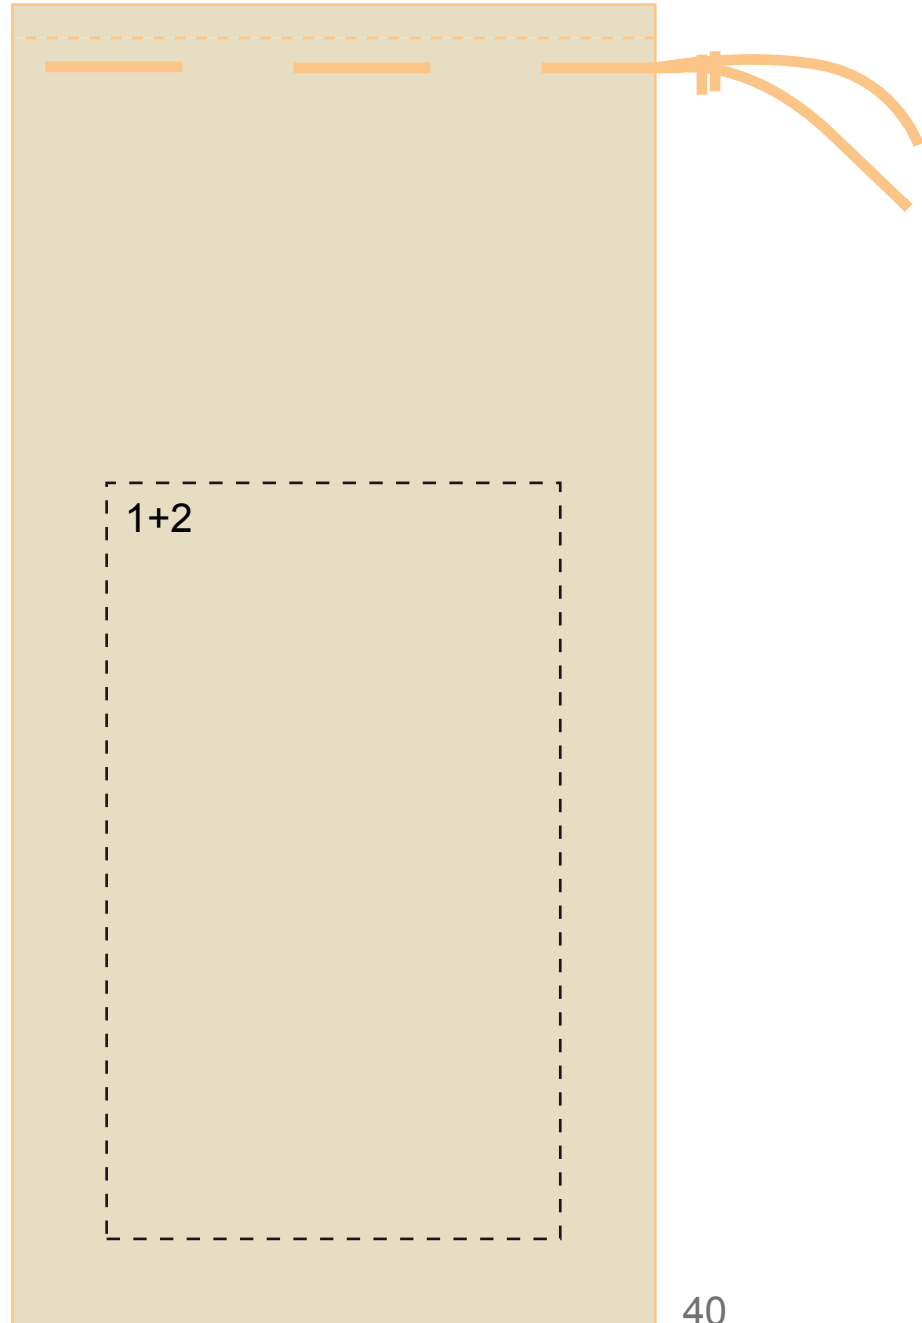

KC2585

100%

Position

Print size (mm)

Print code (no of colors)

1: Front

60x100

S2(1), T1(8), TD(8)/C

2: Back

60x100

S2(1), T1(8), TD(8)/C

Note: the logo's need to placed on the lower part of the pouch in order to be readable when the pouch is closed.