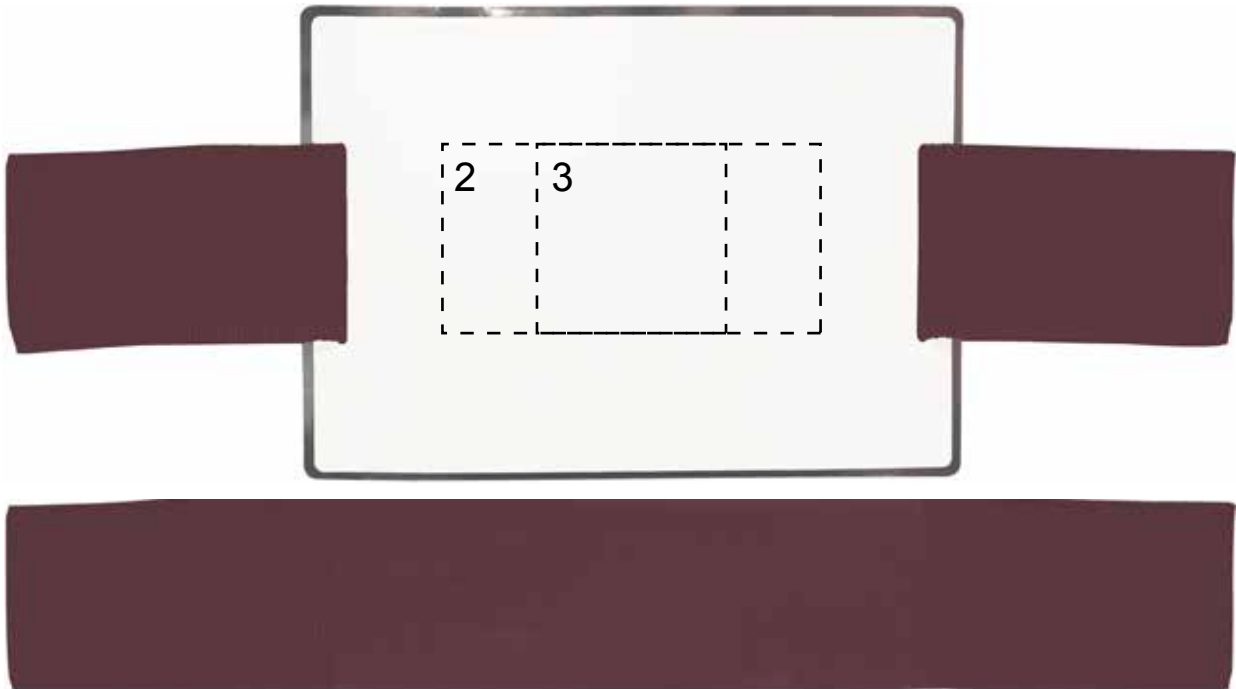

MO7246

50%

Position

Print size (mm)

Print code (no of colors)

- 1: Blanket
- 2: Label screen
- 3: Label pad

150x150
100x50
50x50

E(15)/D
S1(2), DL(8)/D
P1(4)/D