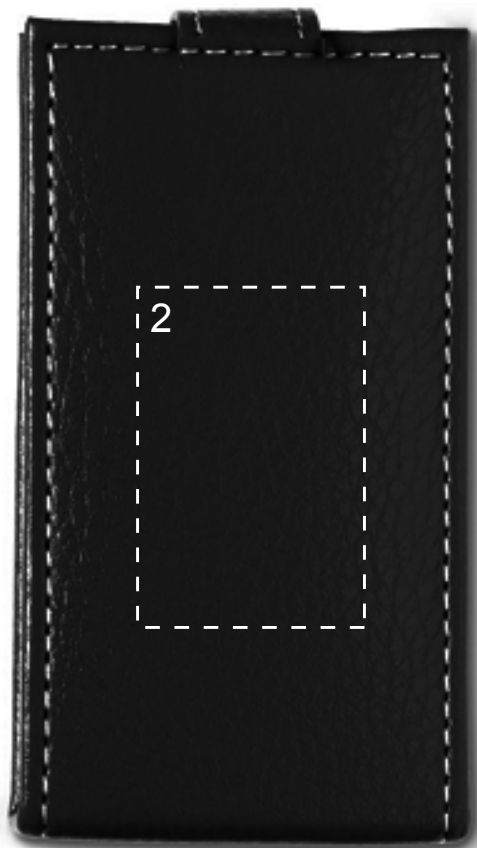

IT3059

100%

Position

Print size (mm)

Print code (no of colors)

1: Front

30x45

T1(8), TD(8)/C

2: Back

30x45

T1(8), TD(8)/C

03

05