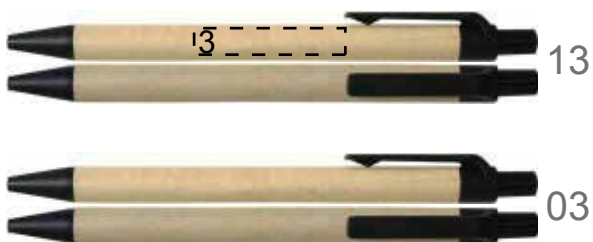

2: Back notebook

80x50/100x100

P1(4), S1(1), B(1)/C

3: Pen

40x7

P1(4)/C

**50%**

**Note: Ink is partially being absorbed by the cardboard. Imprint will not come out clear. light colors are invisible on 13. On 03, only pms 877 is possible. All other colors need to be screen-printed on the black item.**