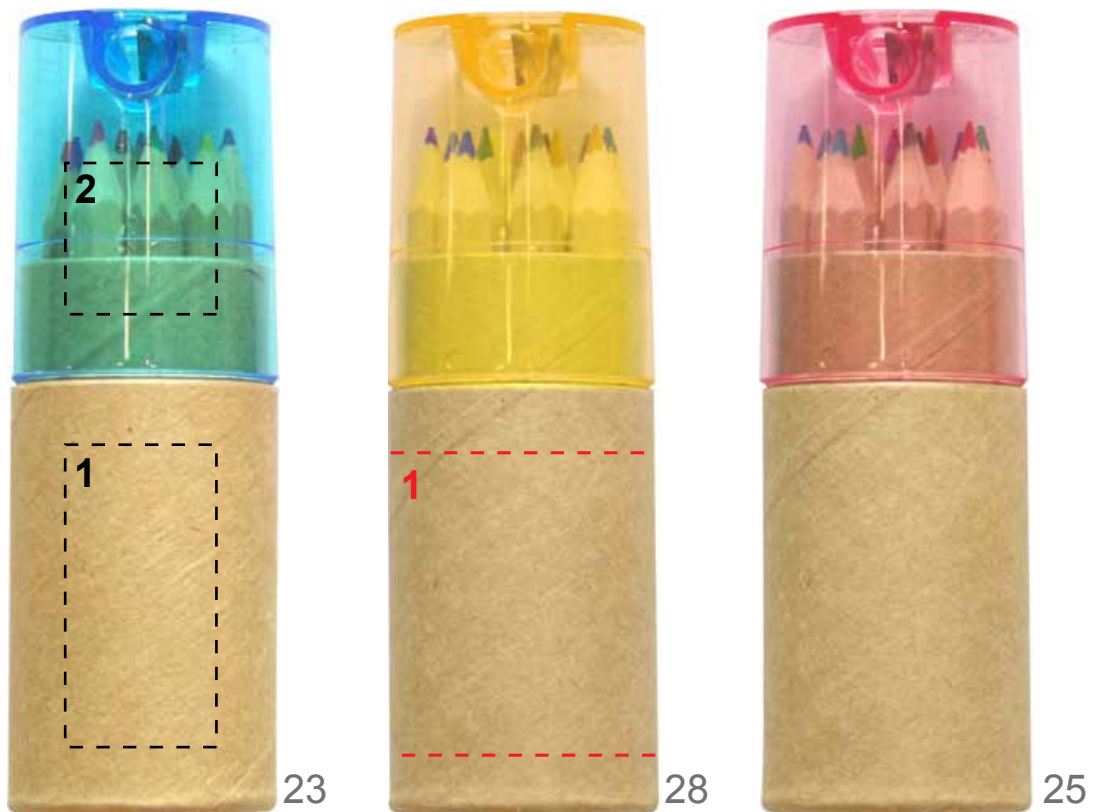

KC6230

100%

Position

Print size (mm)

Print code (no of colors)

1: Carton part front
2: Sharpener

20x40/110x40
20x20

P1(4), DL(8)/A
P1(4)/A

Note: Light print colors are hardly visible on the cardboard surface, because of the reflection of the material